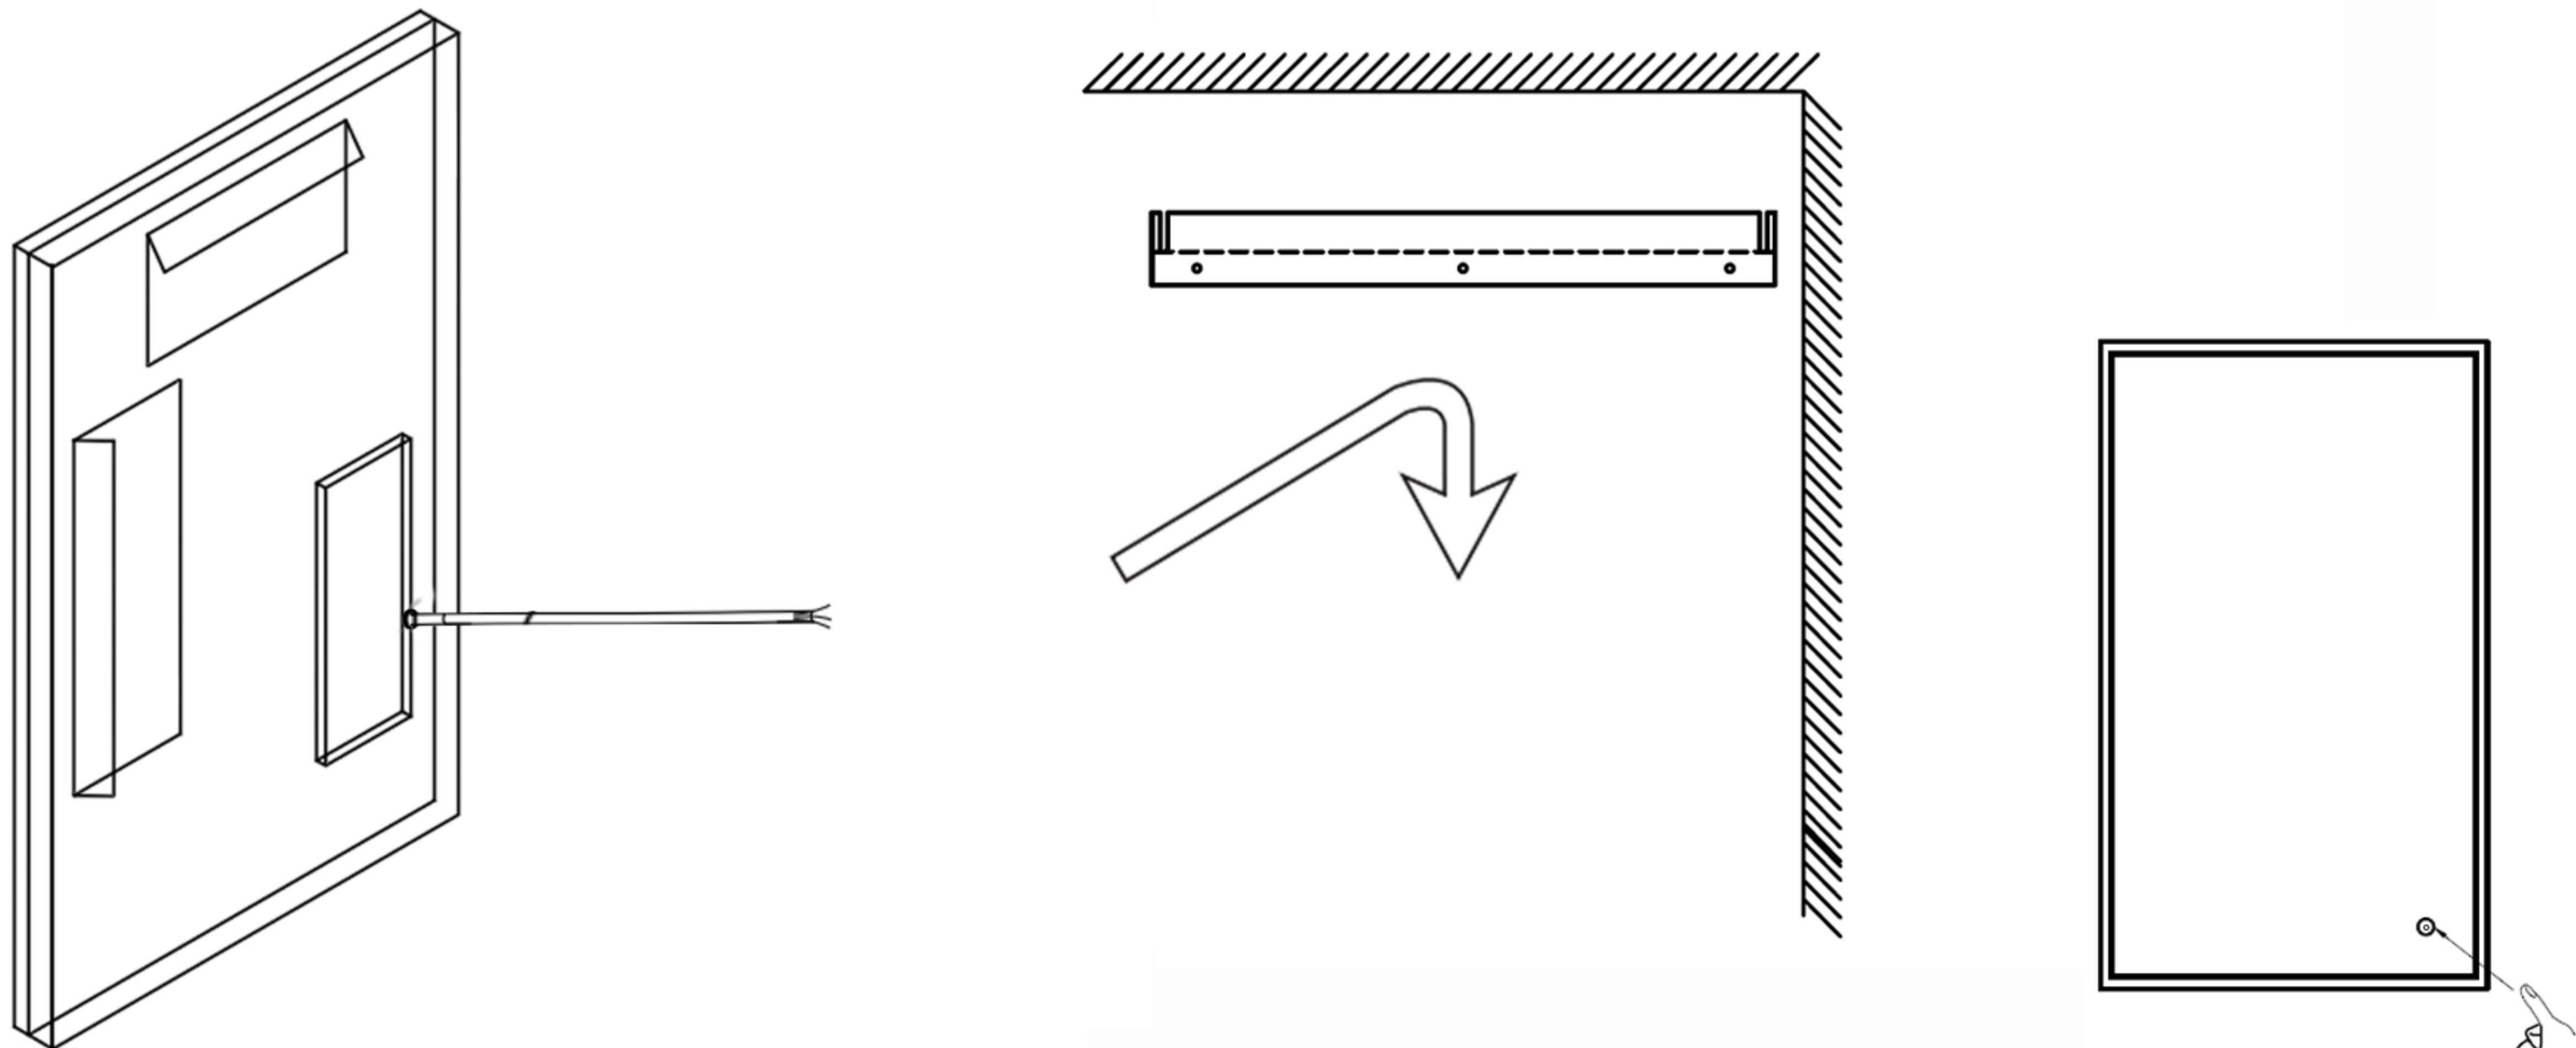

STEP1. Mark the position of the hanging screw.

STEP2. Fix the screw.

STEP3. Connect to the main supply

STEP4. Hang up the Mirror on the wall

Installation Dimensions:

Can adjust three kinds of color temperature.
 Press once to change color temp.and on-off.
 Press and hold switch for dimming the lumens.