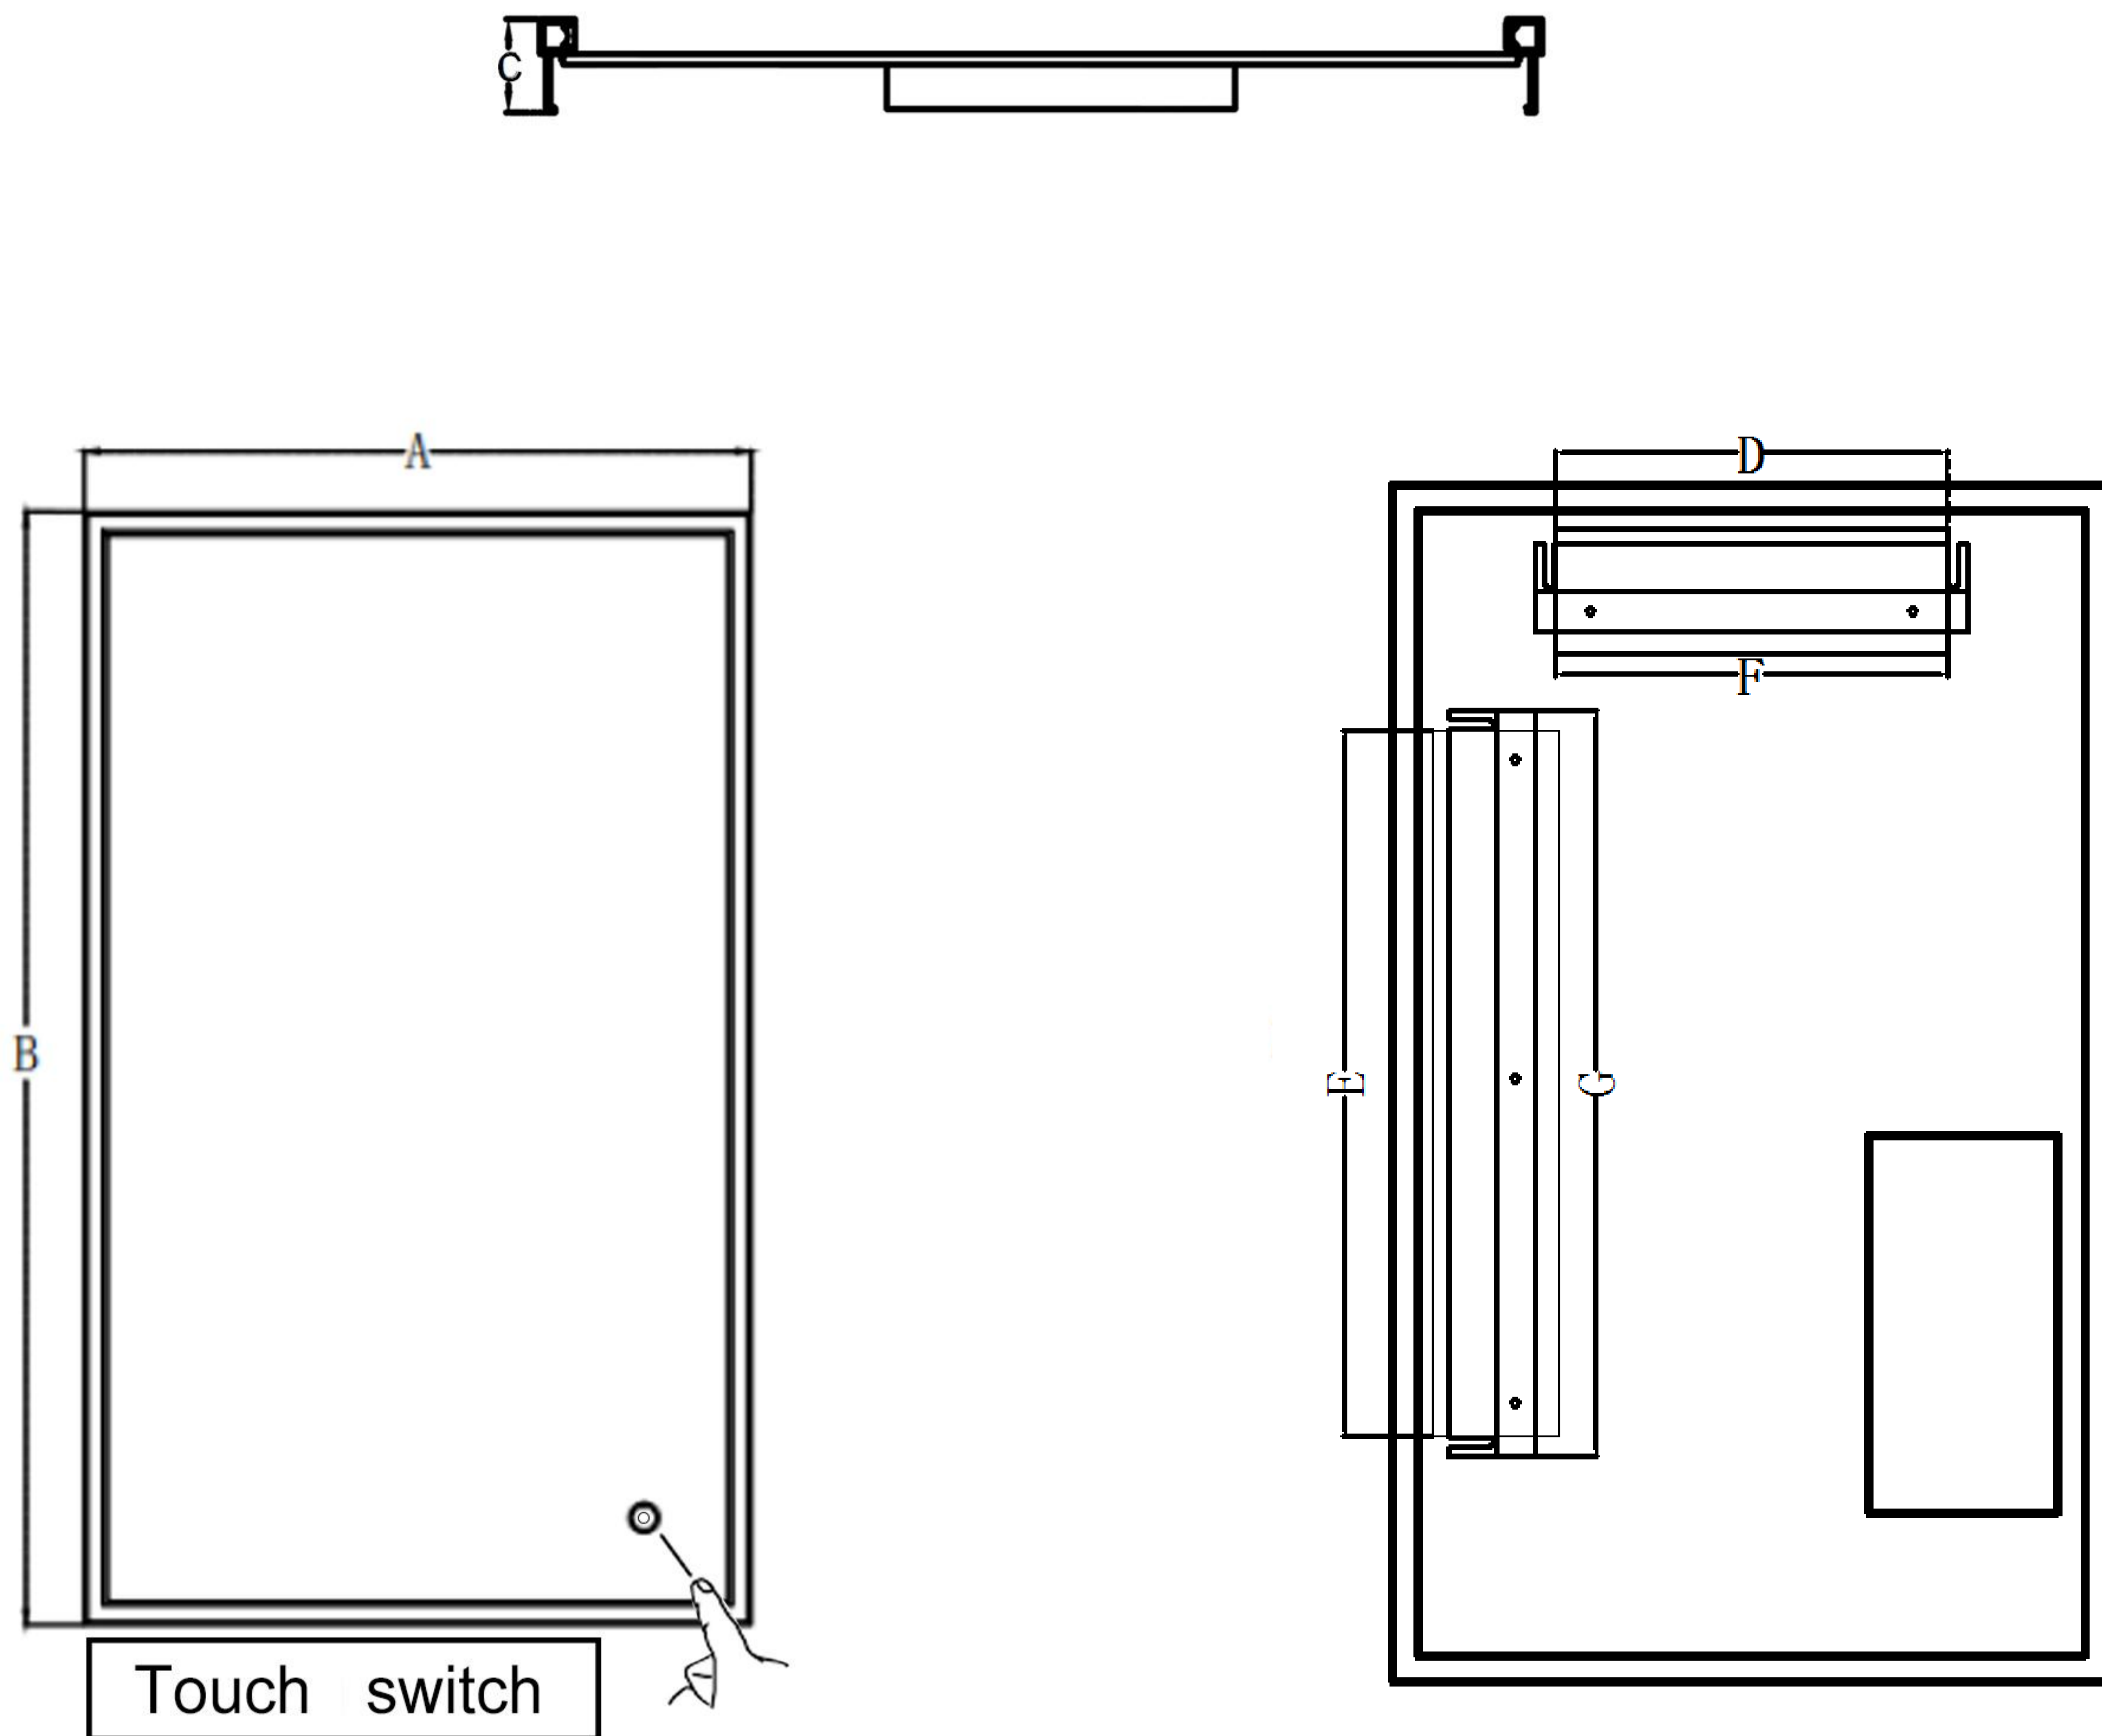

STEP1. Mark the position of the hanging screw.

STEP2. Fix the screw.

STEP3. Connect to the main supply

STEP4. Hang up the Mirror on the wall

Installation Dimensions:

Can adjust three kinds of color temperature.
 Press once to change color temp.and on-off.
 Press and hold switch for dimming the lumens.