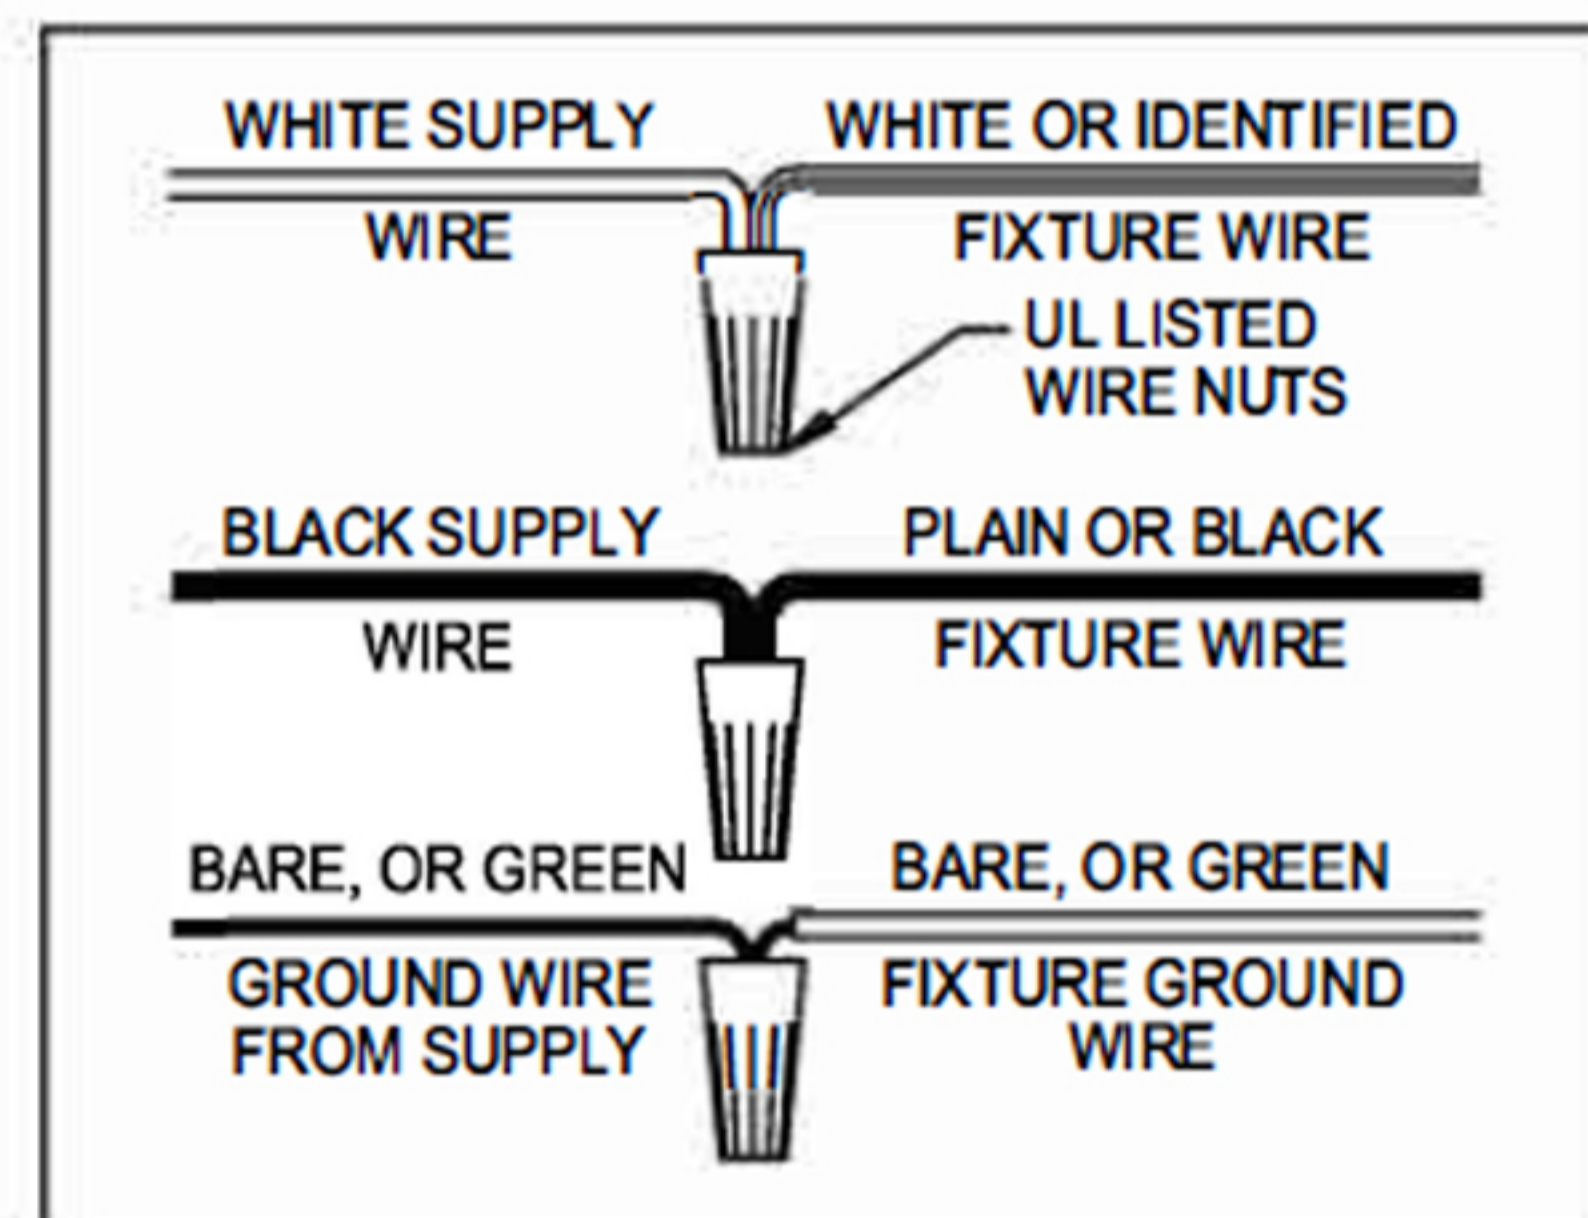

Assembly/User Instruction

Please read all instructions carefully. Before you proceed to install, make sure that the power supply is turned off and remains off until installation is complete.

Please note that each part has been assigned a number and proceed in a numerical order.

STEP1. Mark the position of the hanging screw.

STEP2. Fix the screw.

STEP3. Connect to the main supply

STEP4. Hang up the Mirror on the wall

Installation Dimensions:

Can adjust three kinds of color temperature.
 Press once to change color temp.and on-off.
 Press and hold switch for dimming the lumens.