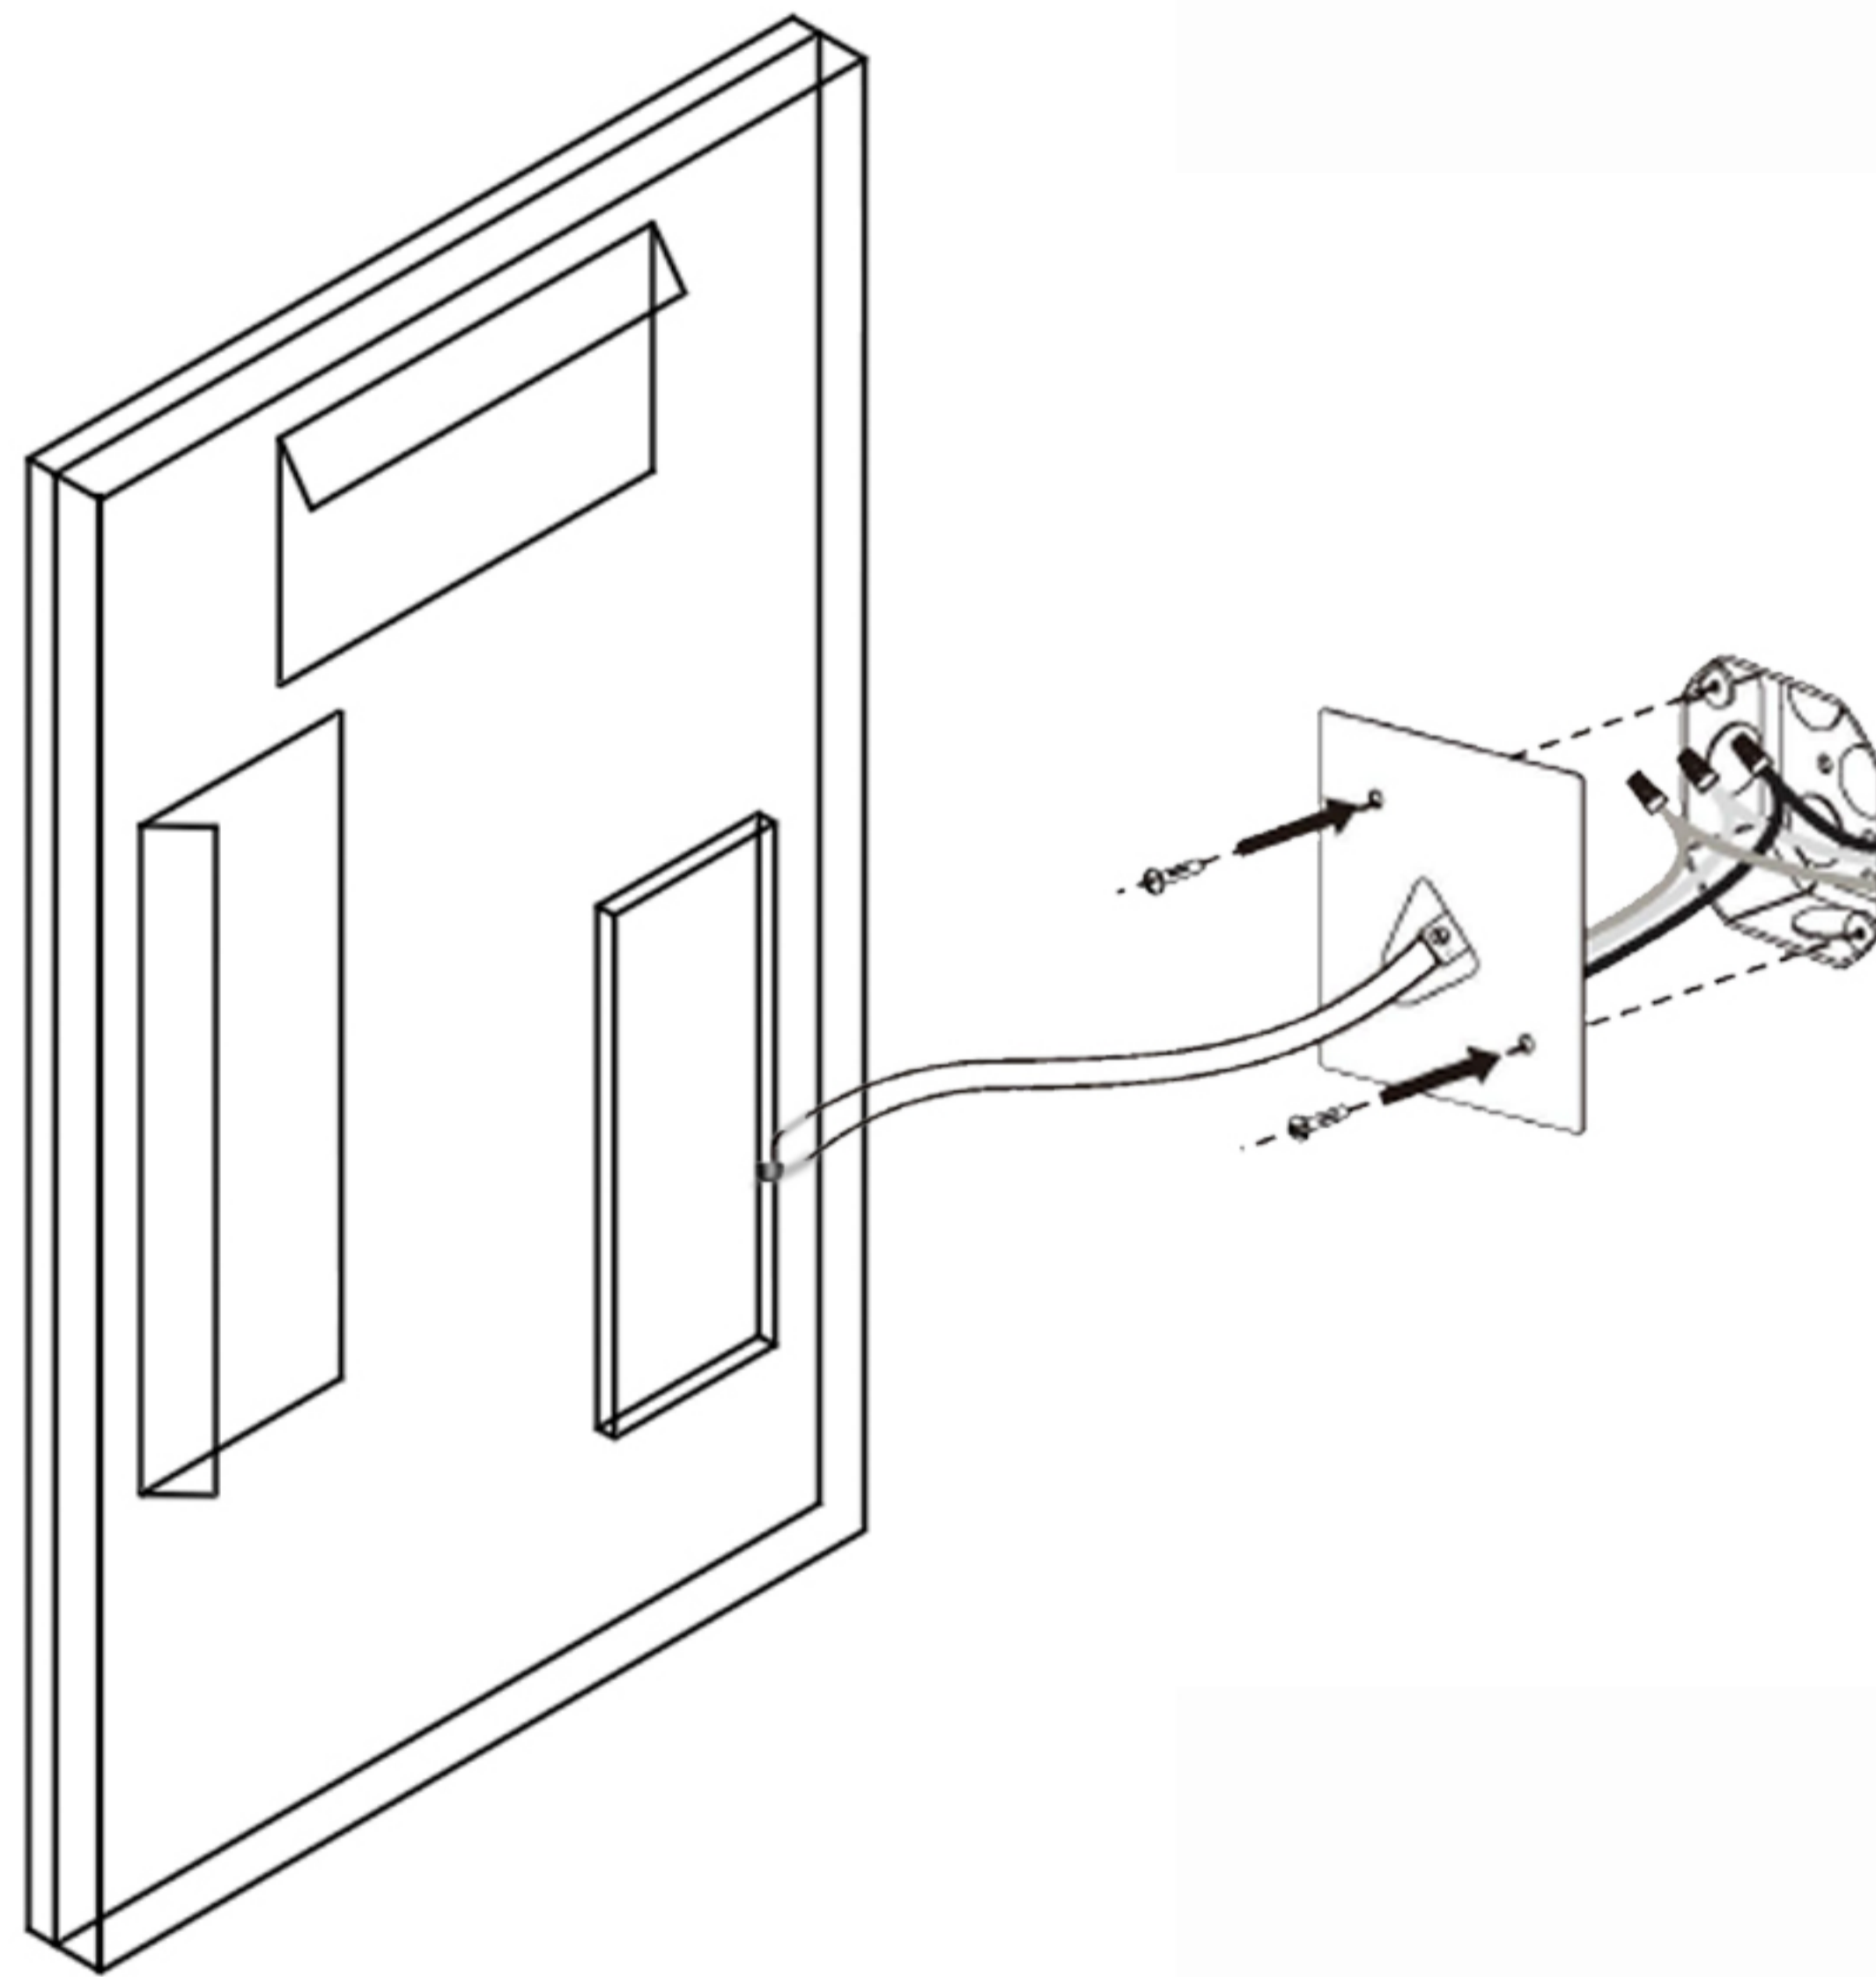

Caution:

- In order to avoid overheating, do not cover the mirror.
- Switch off the mains supply and remove the appropriate fuse or switch off the appropriate circuit breaker before commencing installation.
- Make sure that there is no danger that the cord or extension cord is inadvertently be pulled or cause anyone to trip when in use.

Assembly/User Instruction

Please read all instructions carefully. Before you proceed to install, make sure that the power supply is turned off and remains off until installation is complete.

Please note that each part has been assigned a number and proceed in a numerical order.

STEP1. Mark the position of the hanging screw.

STEP2. Fix the screw.

STEP3. Connect to the main supply

STEP4. Hang up the Mirror on the wall

Installation Dimensions:

Can adjust three kinds of color temperature.
 Press once to change color temp.and on-off.
 Press and hold switch for dimming the lumens.